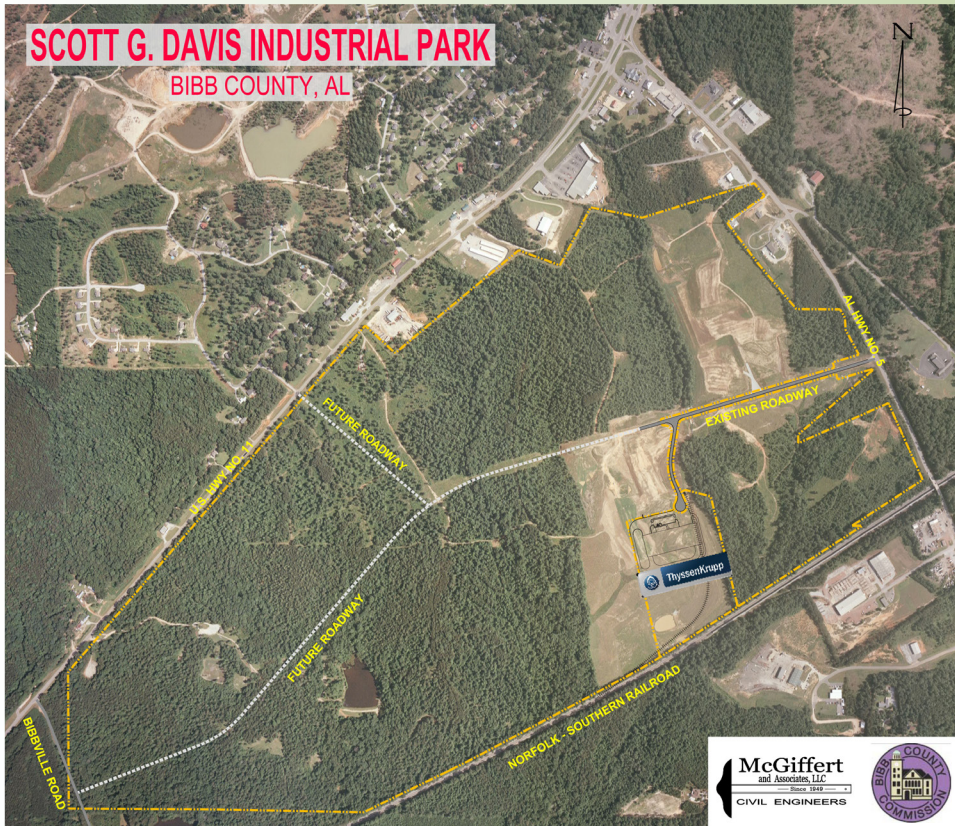

SCOTT G. DAVIS INDUSTRIAL PARK

BIBB COUNTY, AL

- Total park size: 564 acres
- Flexible lot sizes
- 6 miles to Vance (Mercedes Benz auto assembly plant)
- 25 miles to Tuscaloosa, AL.
- 30 miles to Birmingham, AL.
- 75 miles to Lincoln, AL (Honda)
- 120 miles to Montgomery, AL (Hyundai)
- 150 miles to Blue Springs, MS (Toyota)
- 180 miles to Atlanta, GA.
- 207 miles to Canton, MS (Nissan)